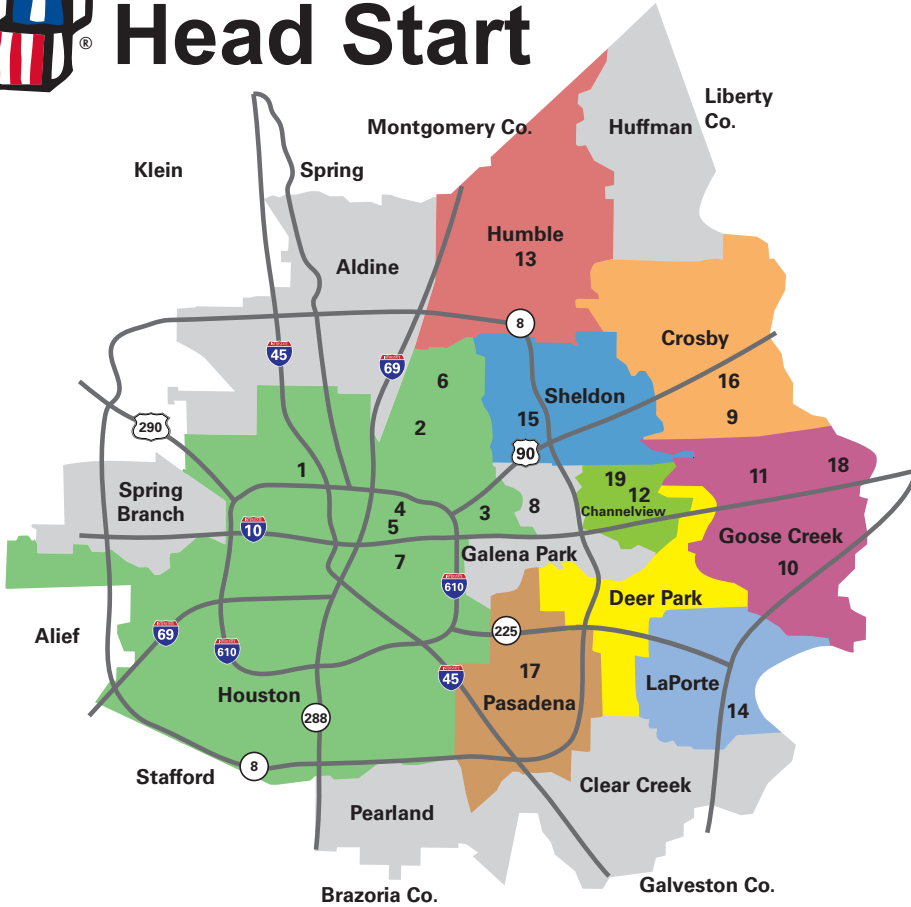

Harris County Department of Education

Head Start

HEAD START CAMPUSES

HOUSTON

1. HCDE Main Offices
2. Compton
3. Coolwood
4. Dogan
5. Fifth Ward
6. Fonwood
7. Pugh

GALENA PARK

8. Sheffield

CROSBY

9. Barrett Station

GOOSE CREEK

10. Baytown HS & EHS
11. JD Walker

CHANNELVIEW

12. Channelview

HUMBLE

13. Humble

LA PORTE HS & EHS